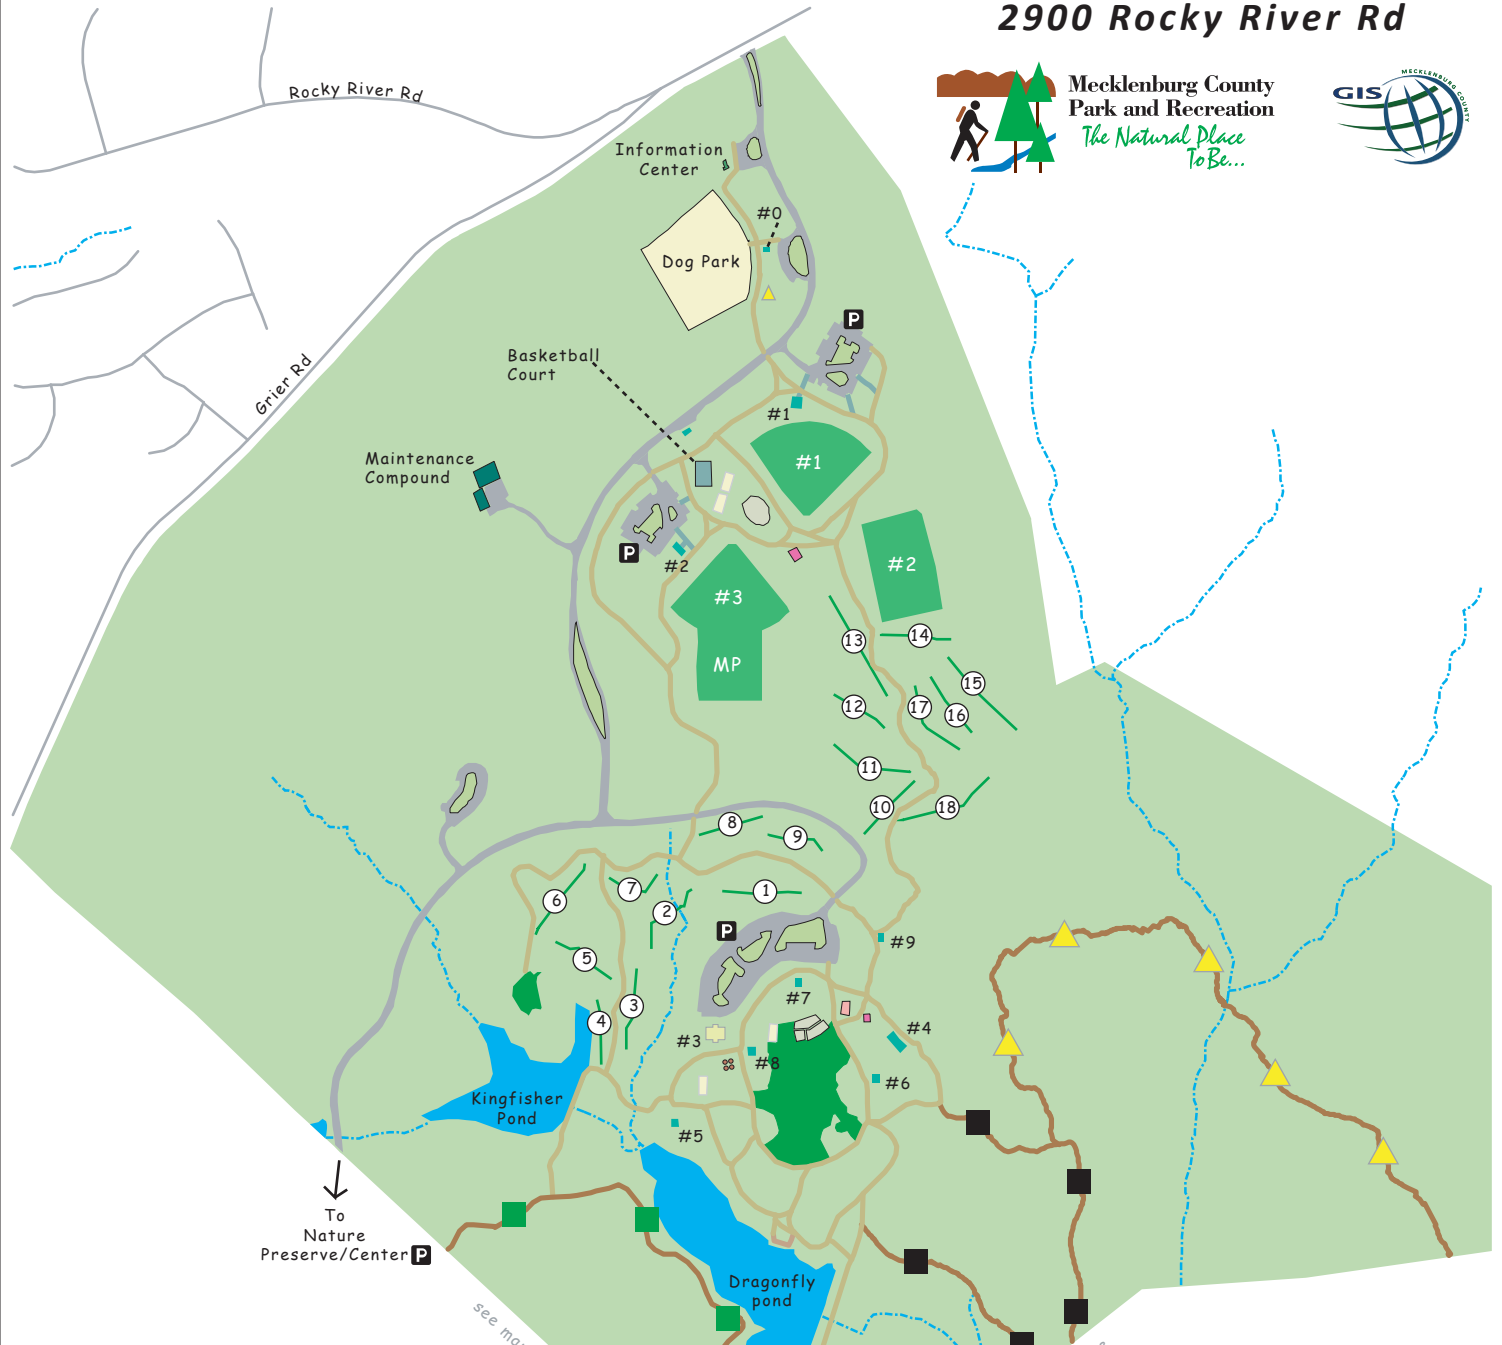

Reedy Creek Park

2900 Rocky River Rd

Mecklenburg County
Park and Recreation
*The Natural Place
To Be...*

Legend:

- | | | | |
|--|----------------------|--|-------------------------------|
| | Horseshoe Pits | | Parking/Roads |
| | Big Rock Pine | | Outdoor Shelters |
| | Sassafras Trail | | Indoor Shelter |
| | Sierra Loop Trail | | Athletic Field
#1=Softball |
| | Dragonfly Pond Trail | | #2=Multi-Purpose |
| | Streets | | #3=Softball |
| | Park walking paths | | MP=Multi-Purpose |
| | Disc Golf Course | | Concession
w/ restroom |
| | Streams | | Volleyball |
| | Boardwalk | | Restrooms |
| | Common Field | | Water Features |
| | Playground Areas | | Parking Lot
Islands |
| | Park Property | | |

see map of Nature Preserve

see map of Nature Preserve

To
Nature
Preserve/Center